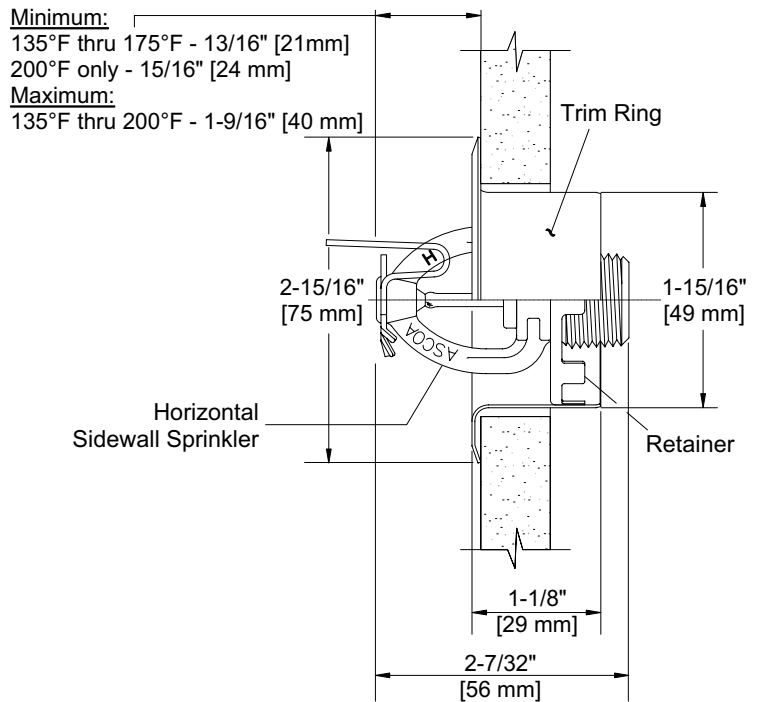

**DATA SHEET
#SPS111**

**MODEL H
QUICK RESPONSE
RECESSED HORIZONTAL SIDEWALL
SIN: AS5633**

Model

- "Automatic" Quick Response Recessed Horizontal Sidewall Sprinklers, Model H - 1/2" Orifice x 1/2" NPT

K Factor

- 5.6 (8.1)

Sprinkler Identification Number (SIN)

- AS5633

Approvals

- UL Listed, ULC Listed, MEA Accepted, No. 192-98-E

To Specify

- Furnish and install "Automatic" Sprinkler Brand Model H Quick Response Recessed Horizontal Sidewall Sprinkler. Style, NPT, orifice, K-Factor, finish, and temperature rating as required.

Temperature Ratings

- 135°F (57°C)   • 175°F (79°C)
- 155°F (68°C)   • 200°F (93°C)*

Finishes

- Brass   • White
- Chrome   • Bright Brass

Trim Ring Finishes

- Antique Brass   • Painted (Decorator White)
- Bright Chrome   • Bright Brass

* See installation limitation above

Note:

See back of page for available style, temperature rating and finish combinations.