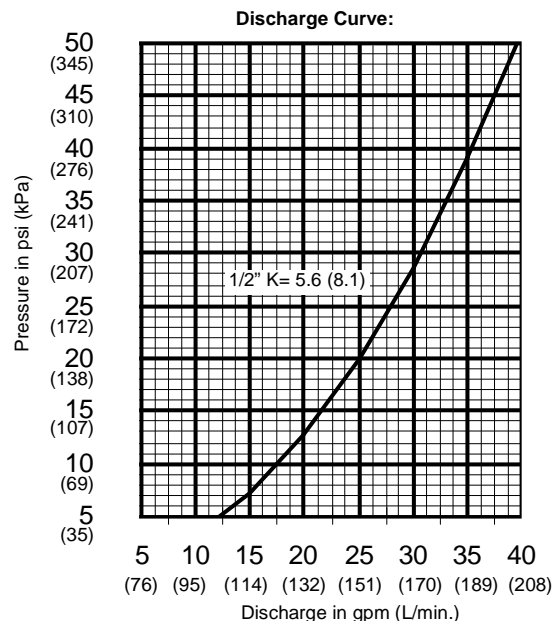

**DATA SHEET
#SPS111**

**MODEL H
QUICK RESPONSE
RECESSED HORIZONTAL SIDEWALL
SIN: AS5633**

Model

- "Automatic" Quick Response Recessed Horizontal Sidewall Sprinklers, Model H - 1/2" Orifice x 1/2" NPT

K Factor

- 5.6 (8.1)

Sprinkler Identification Number (SIN)

- AS5633

Approvals

- UL Listed, ULC Listed, MEA Accepted, No. 192-98-E

To Specify

- Furnish and install "Automatic" Sprinkler Brand Model H Quick Response Recessed Horizontal Sidewall Sprinkler. Style, NPT, orifice, K-Factor, finish, and temperature rating as required.

Temperature Ratings

- 135°F (57°C)   • 175°F (79°C)
- 155°F (68°C)   • 200°F (93°C)*

Finishes

- Brass   • White
- Chrome   • Bright Brass

Trim Ring Finishes

- Antique Brass   • Painted (Decorator White)
- Bright Chrome   • Bright Brass

* See installation limitation above

Note:

See back of page for available style, temperature rating and finish combinations.