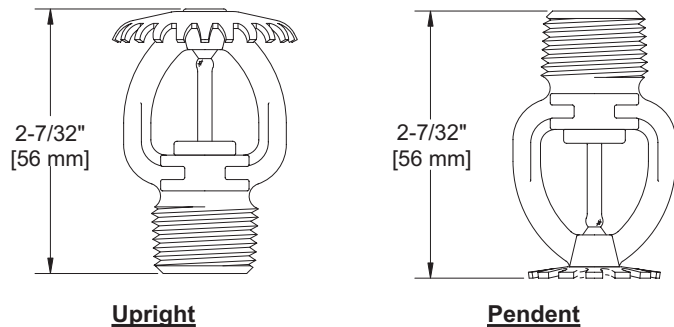

**DATA SHEET
#SPS101**

**MODEL H
QUICK RESPONSE
STANDARD ORIFICE
SIN: AS5652/AS5651**

Model

- “Automatic” Quick Response Standard Orifice Glass Bulb Sprinklers, Model H - 1/2” Orifice x 1/2” NPT - Upright & Pendent

K Factor

- 5.6 (8.1)

Sprinkler Identification Number (SIN)

- Upright AS5652, Pendent AS5651

Approvals

- UL Listed, ULC Listed, FM Approved*, MEA Accepted, No. 192-98-E

To Specify

- Furnish and install “Automatic” Sprinkler Brand Model H Quick Response Standard Orifice Glass Bulb Sprinkler. Style, NPT, orifice, K-Factor, finish, and temperature rating as required.

Temperature Ratings

- 135°F (57°C)
- 155°F (68°C)
- 175°F (79°C)
- 200°F (93°C)
- 286°F (141°C)

Finishes

- Plain Brass
- Chrome Plated
- White
- Black**
- Bright Brass
- Lead Coated

Note:

See back of page for available style, temperature rating and finish combinations.

*135°F & 155°F only; White & Black finishes not FM Approved.

**155°F & 200°F - Pendent only.