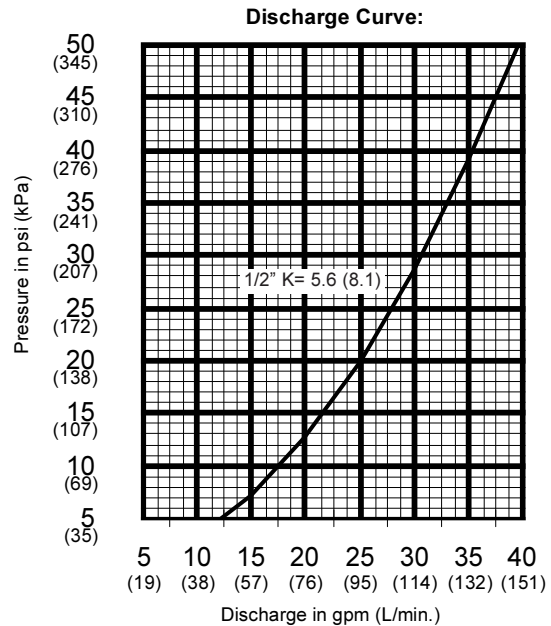

**DATA SHEET
#SPS101**

**MODEL H
QUICK RESPONSE
STANDARD ORIFICE
SIN: AS5652/AS5651**

Model

- “Automatic” Quick Response Standard Orifice Glass Bulb Sprinklers, Model H - 1/2” Orifice x 1/2” NPT - Upright & Pendent

K Factor

- 5.6 (8.1)

Sprinkler Identification Number (SIN)

- Upright AS5652, Pendent AS5651

Approvals

- UL Listed, ULC Listed, FM Approved*, MEA Accepted, No. 192-98-E

To Specify

- Furnish and install “Automatic” Sprinkler Brand Model H Quick Response Standard Orifice Glass Bulb Sprinkler. Style, NPT, orifice, K-Factor, finish, and temperature rating as required.

Temperature Ratings

- 135°F (57°C)
- 155°F (68°C)
- 175°F (79°C)
- 200°F (93°C)
- 286°F (141°C)

Finishes

- Plain Brass
- Chrome Plated
- White
- Black**
- Bright Brass
- Lead Coated

Note:

See back of page for available style, temperature rating and finish combinations.

*135°F & 155°F only; White & Black finishes not FM Approved.

**155°F & 200°F - Pendent only.